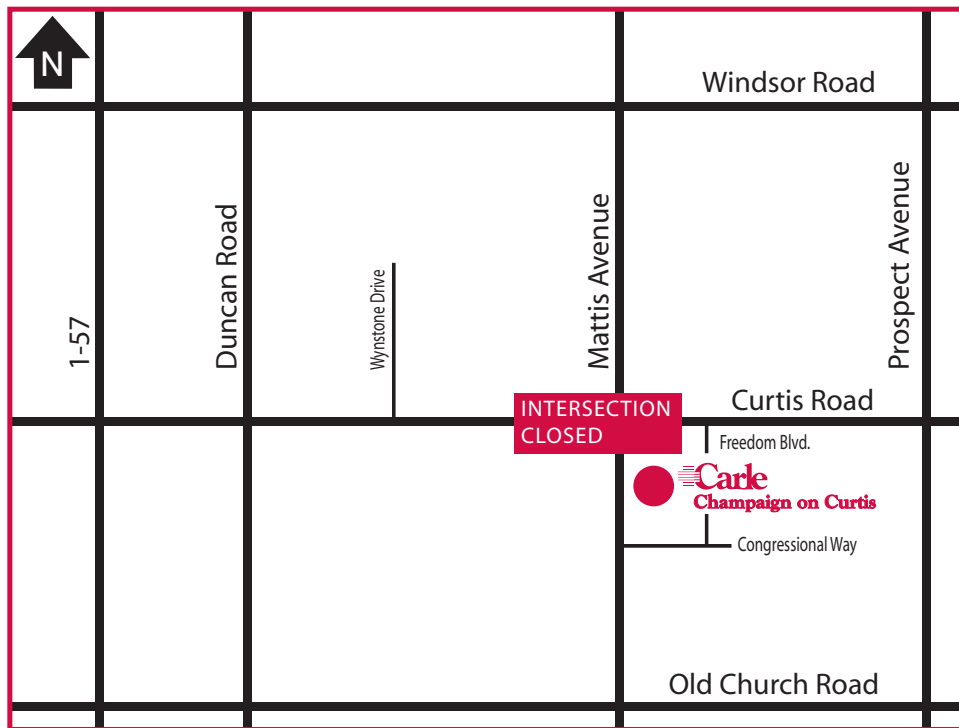

# Alternate Access to Carle - Champaign on Curtis

Beginning June 1, the intersection at Mattis Avenue and Curtis Road will be closed for construction through the end of July.

Carle – Champaign on Curtis will only be accessible by traveling north on Mattis Avenue to Congressional Way or west on Curtis Road to Freedom Boulevard.